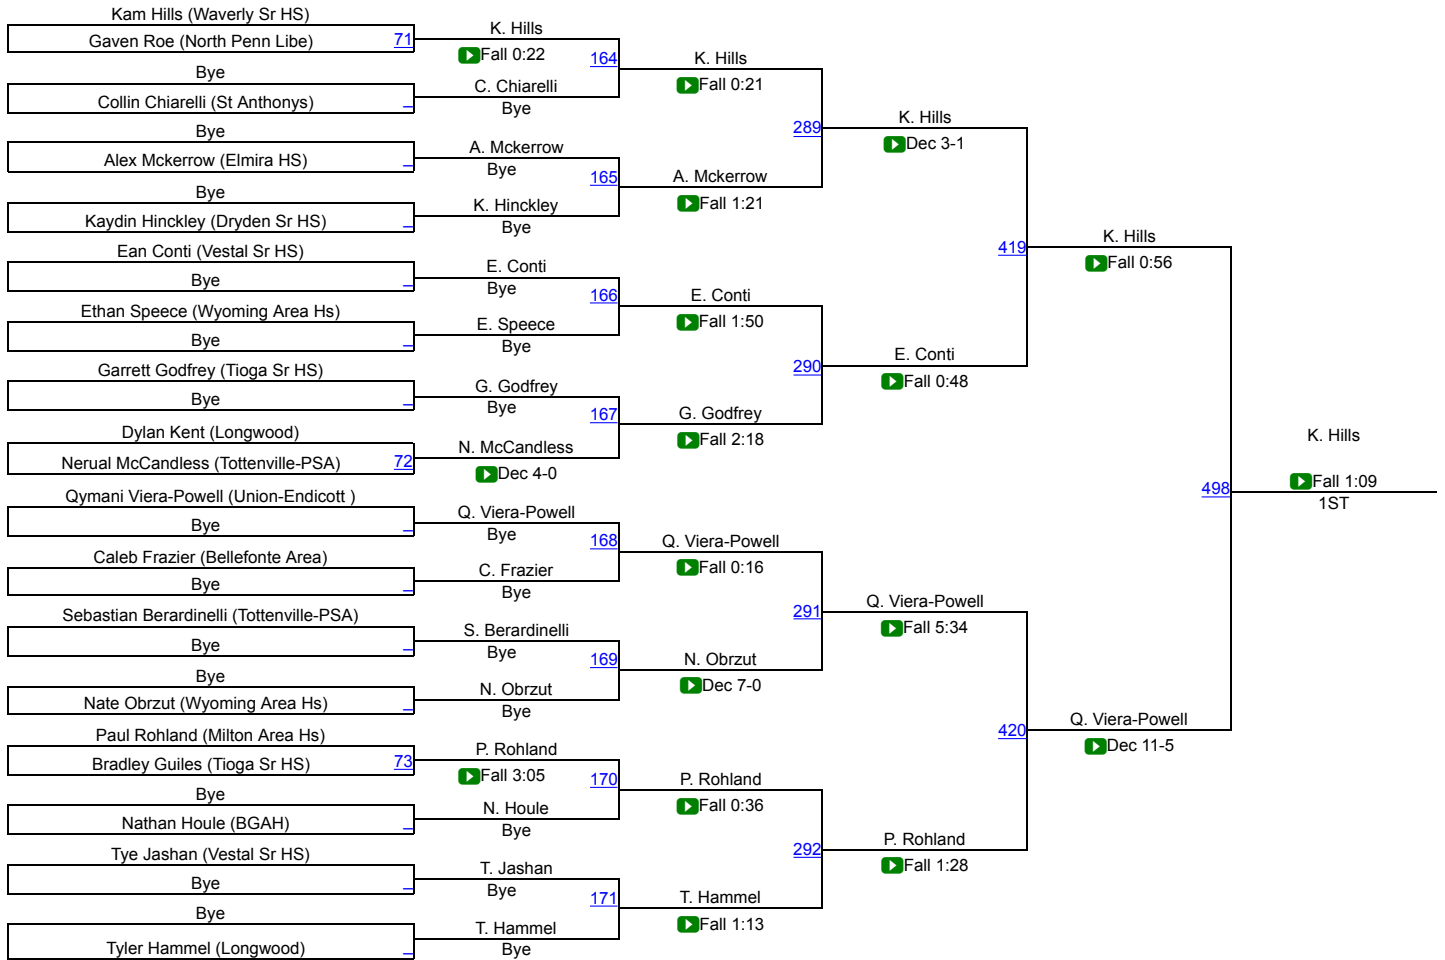

Southern Tier Memorial

STM Boys 285

STM Boys 285