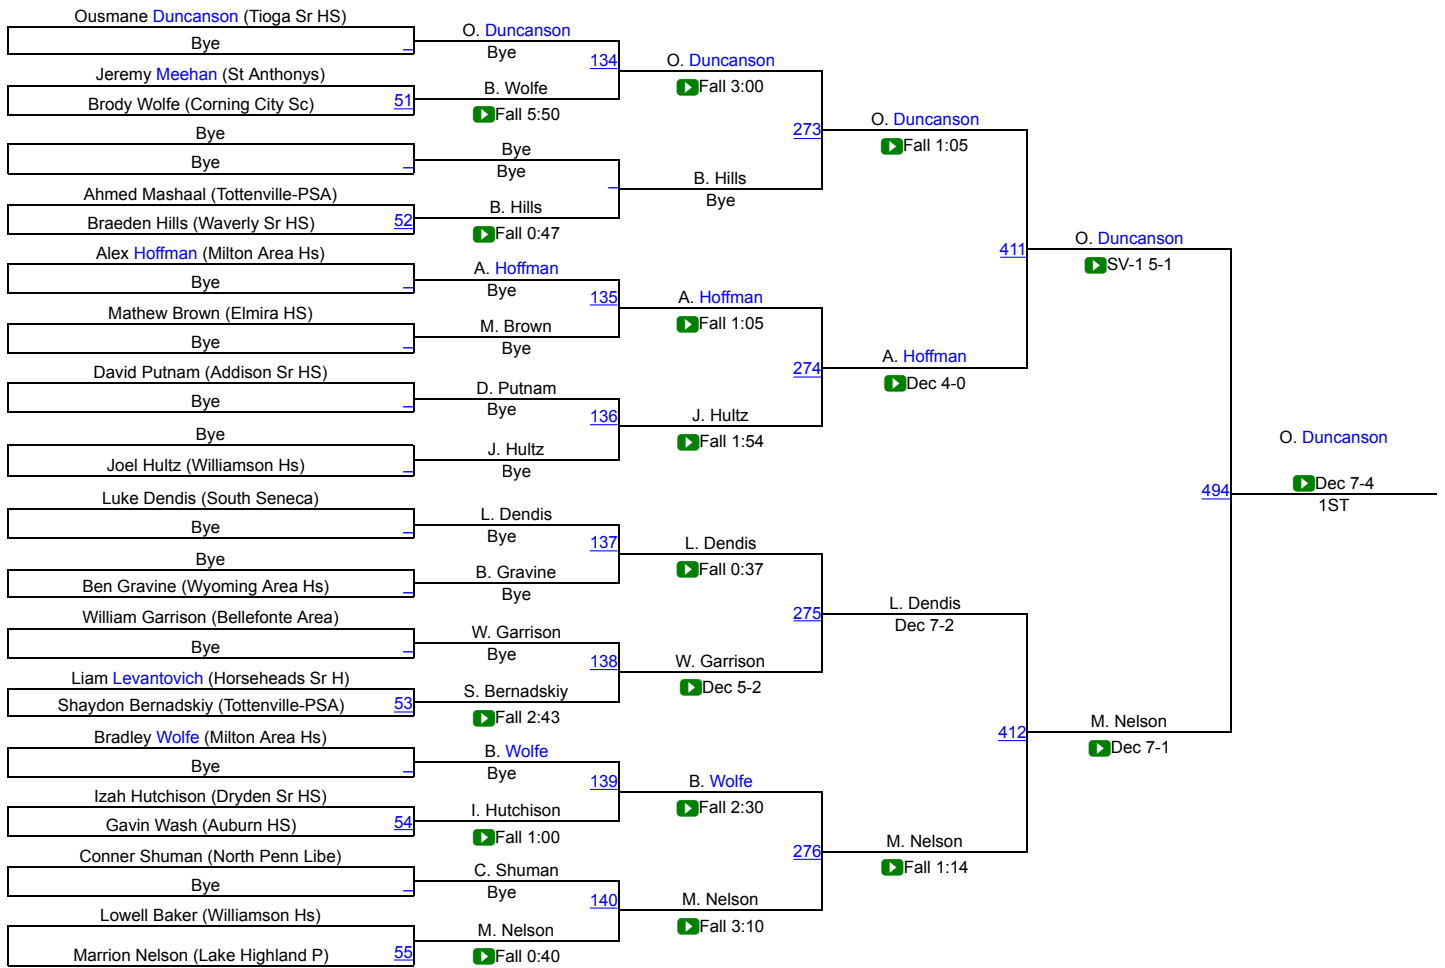

# Southern Tier Memorial

# STM Boys 160