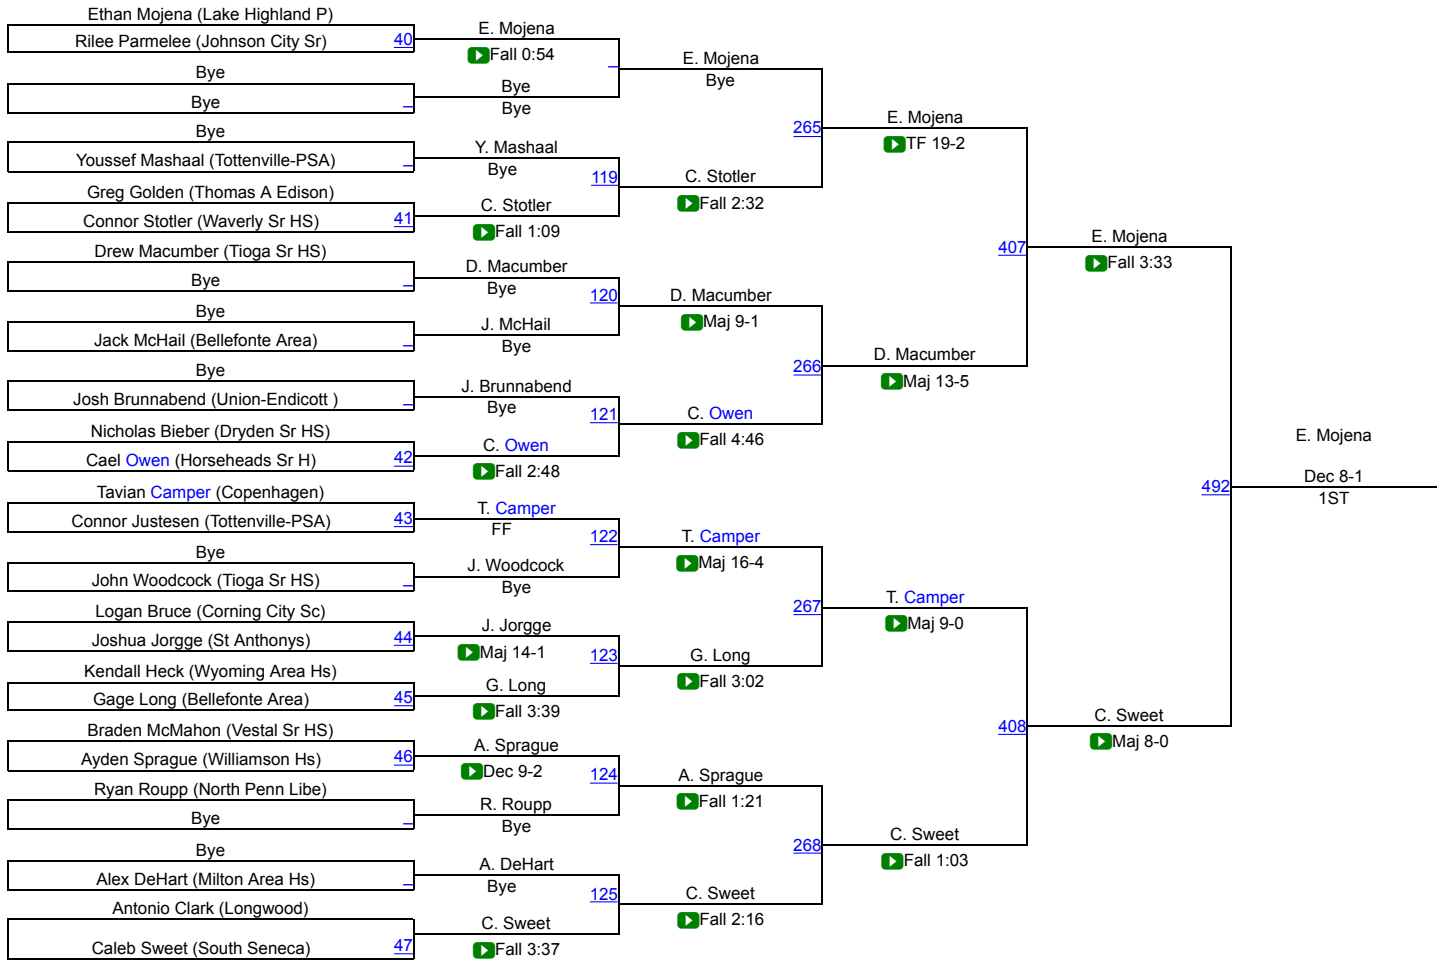

# Southern Tier Memorial

# STM Boys 145