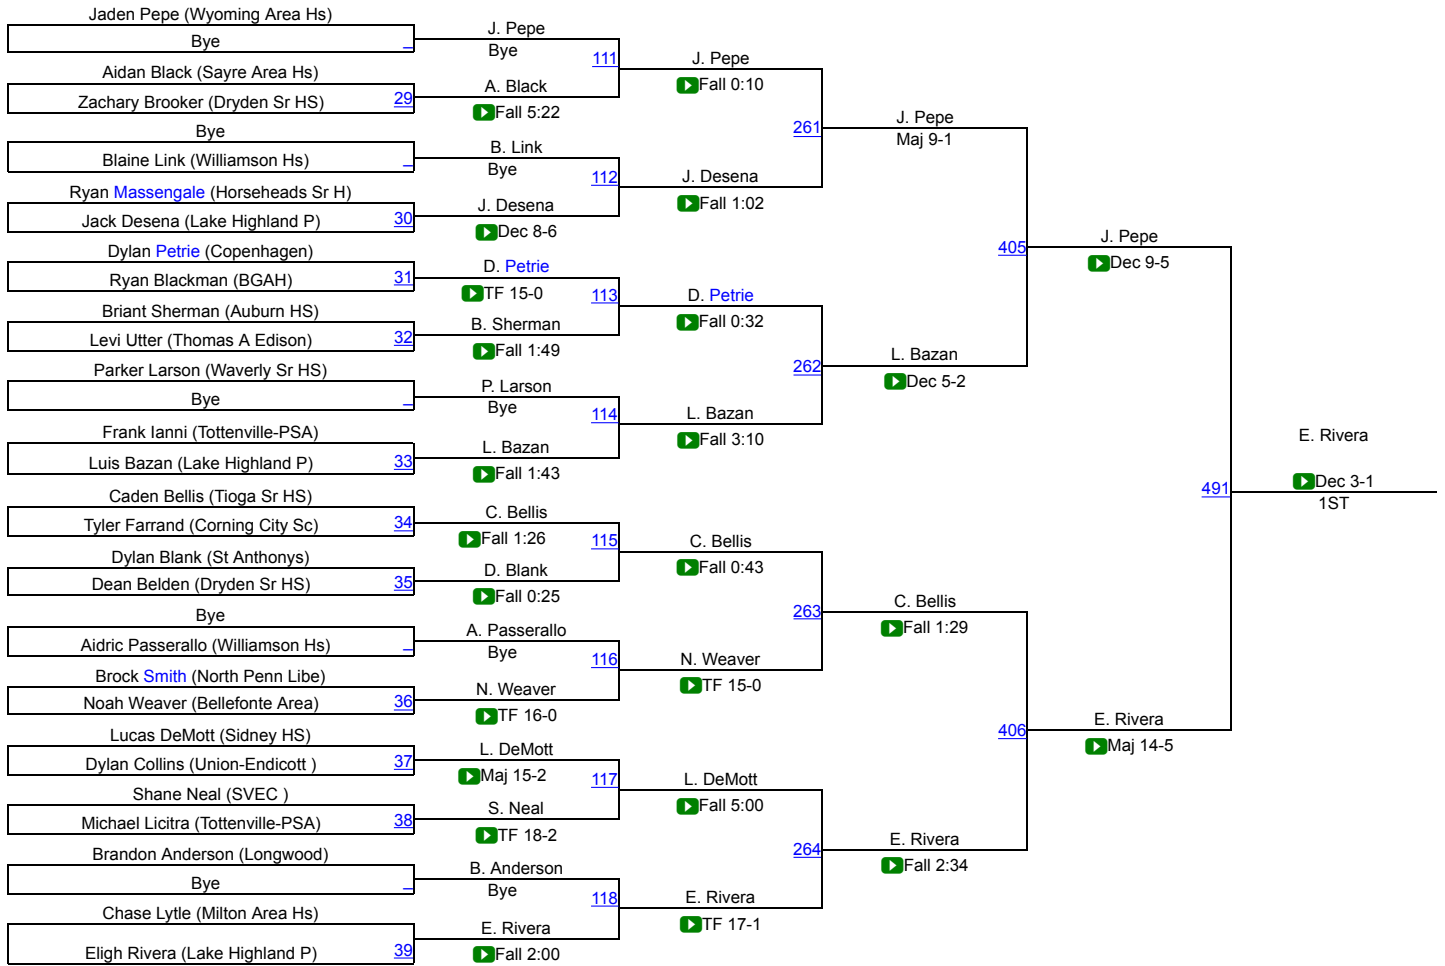

# Southern Tier Memorial

# STM Boys 138